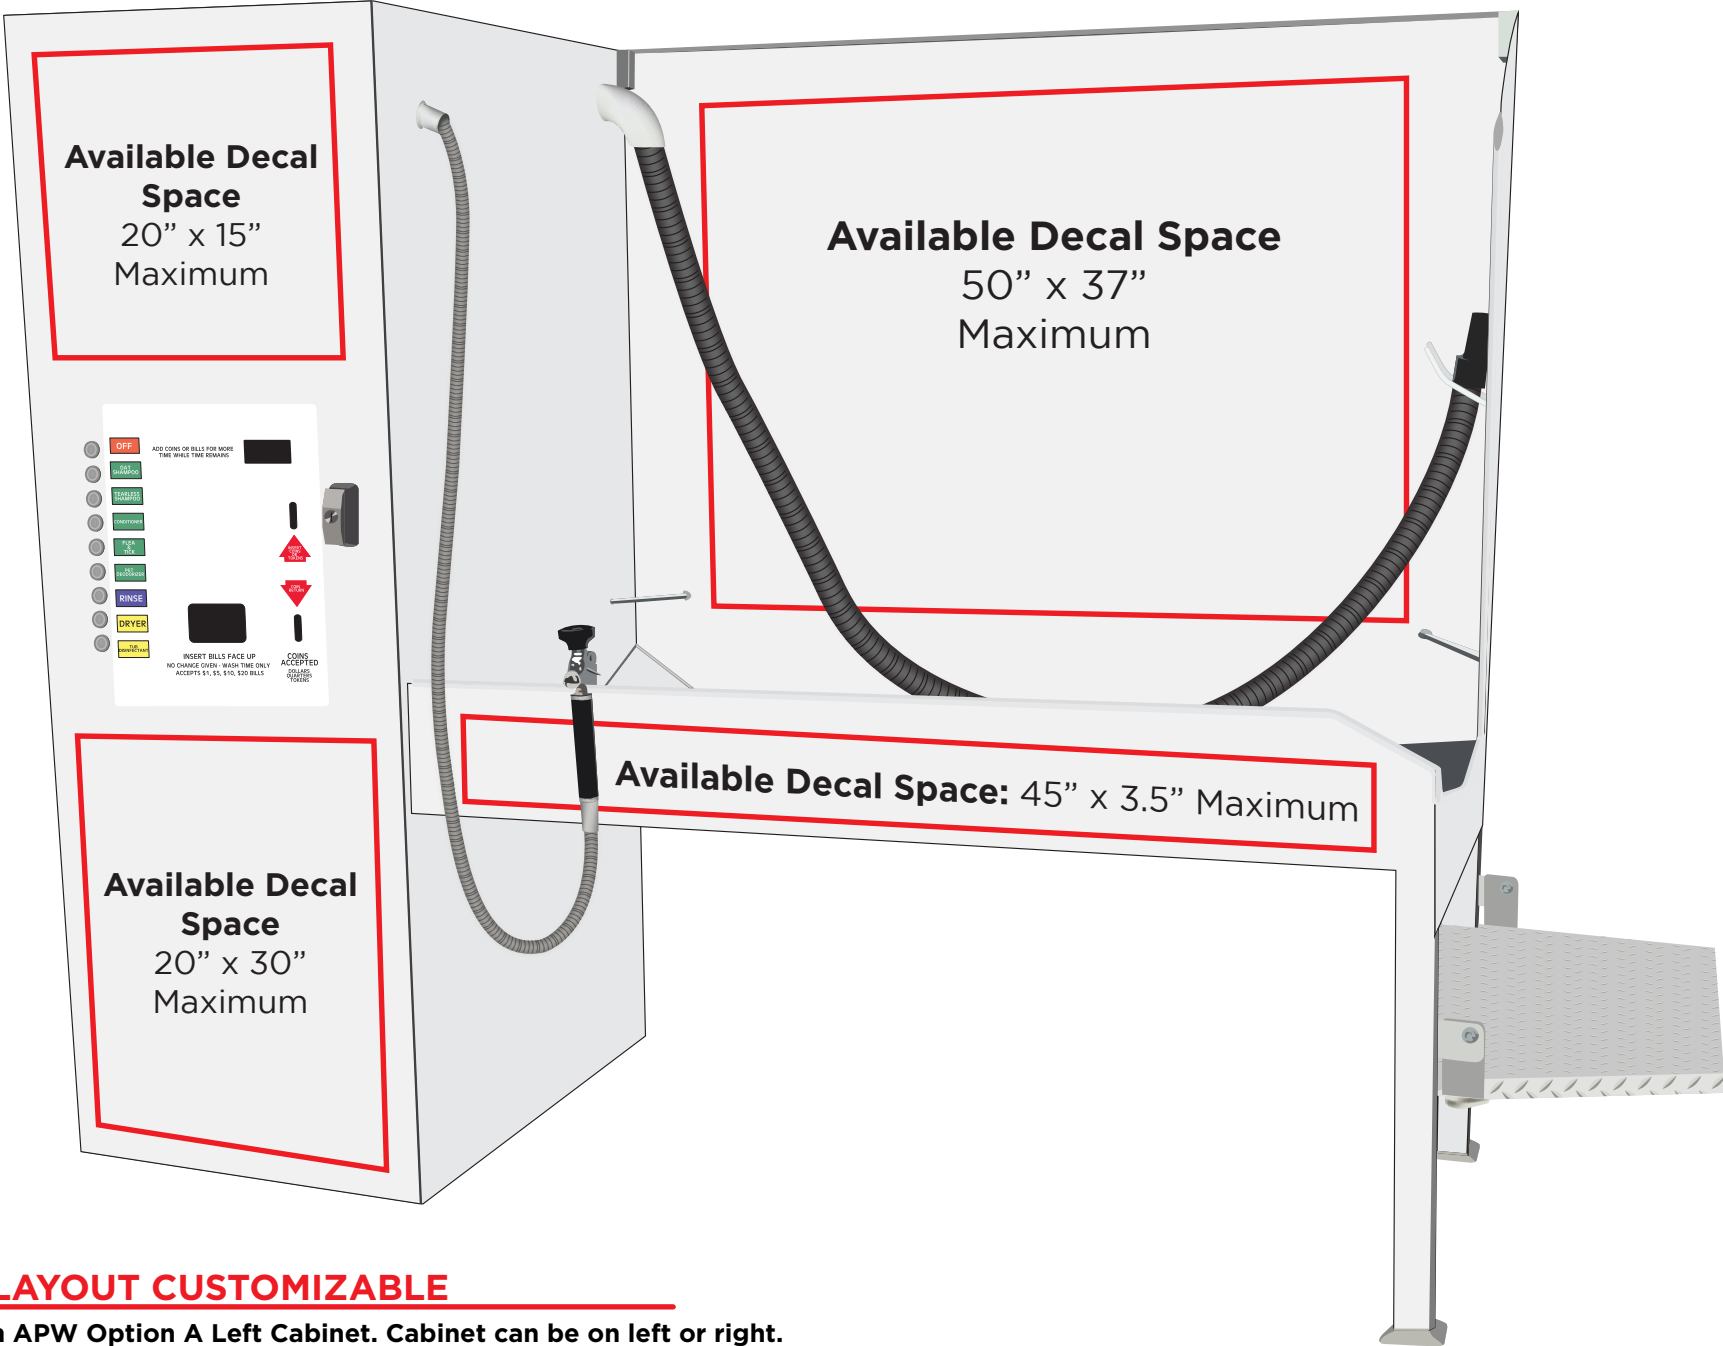

APW Option A or C

Standard powder coat color is off-white "Oyster"
Other color options available

APW LAYOUT CUSTOMIZABLE

This is an APW Option A Left Cabinet. Cabinet can be on left or right.