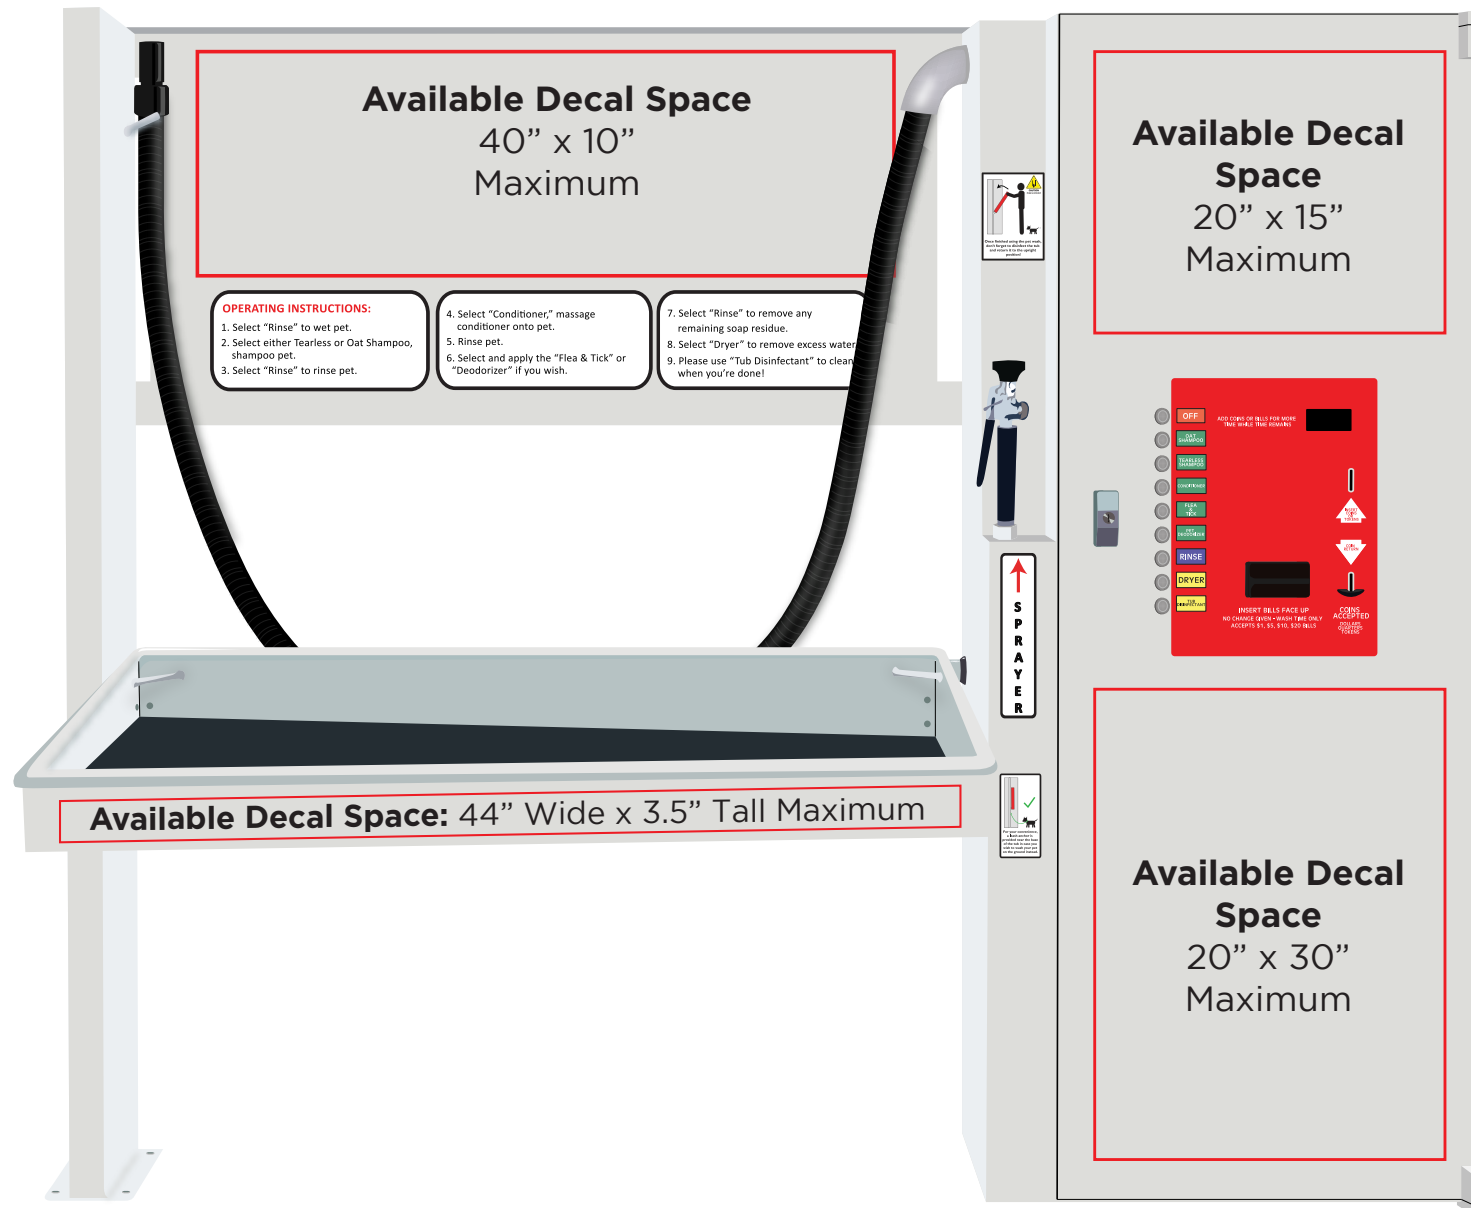

APW Flip-Tub

Standard powder coat color is off-white "Oyster"
Other color options available

FLIP-TUB LAYOUT CUSTOMIZABLE

This is an APW Flip-Tub Right Cabinet. Cabinet can be on left or right.